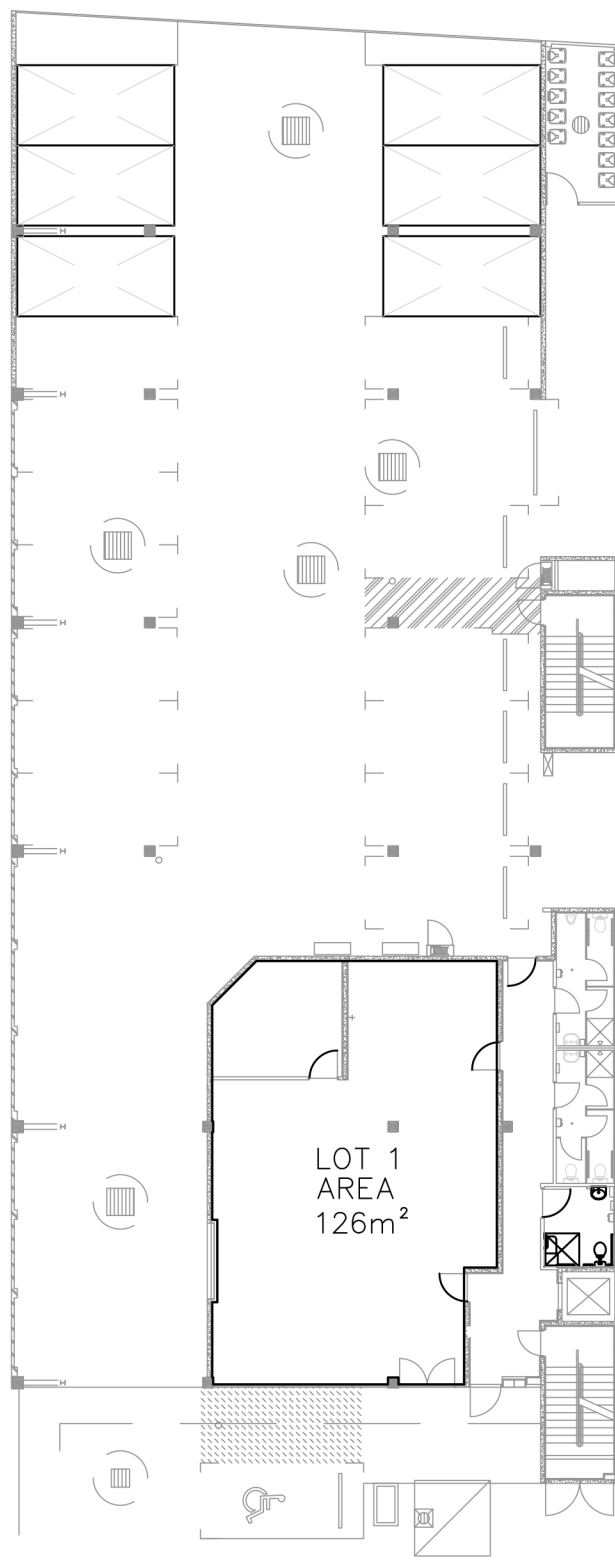

# GROUND FLOOR

SCALE: 1:250

NET LETTABLE AREA  
4 RISELEY STREET, ARDROSS