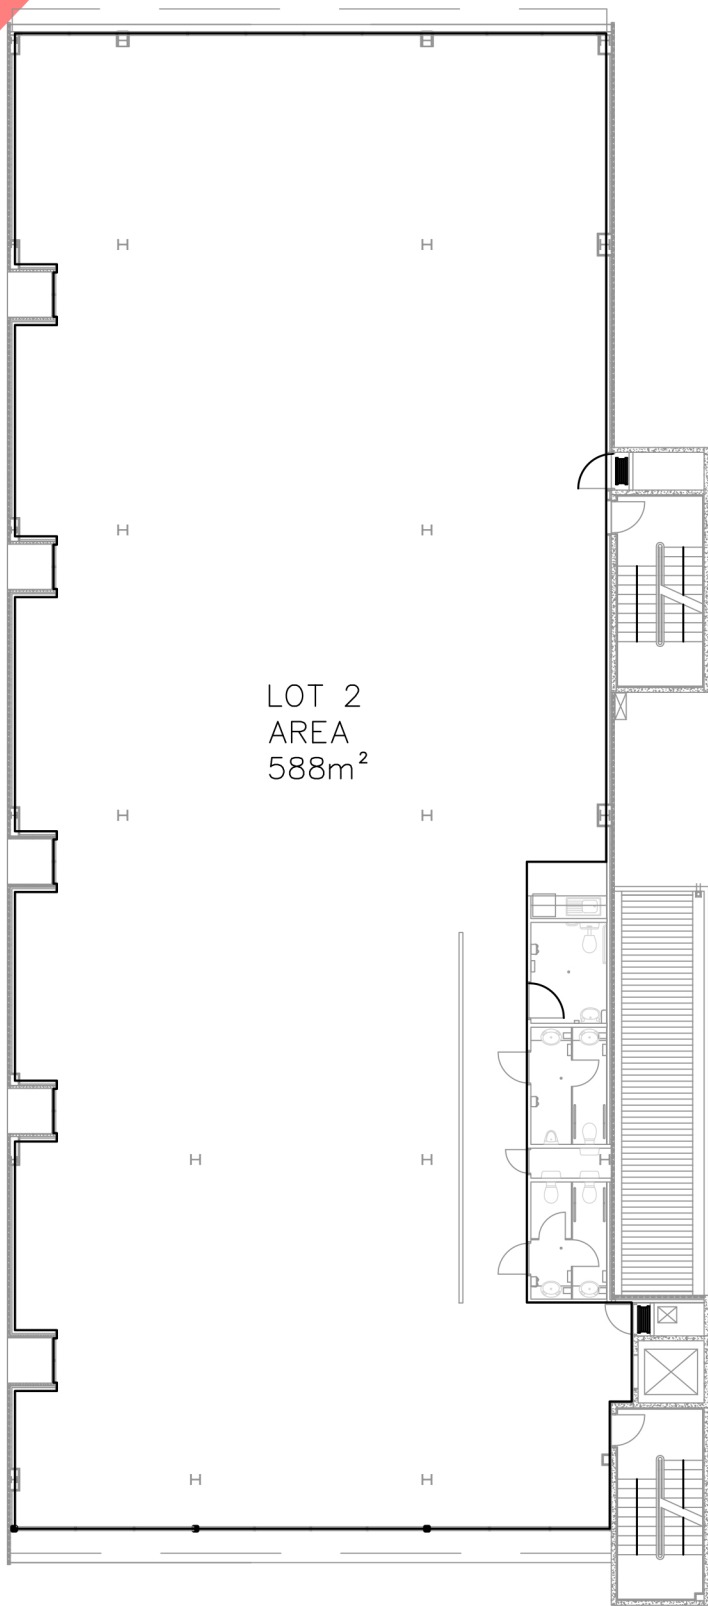

已出租

FIRST FLOOR

SCALE: 1:200

LOT 2
AREA
588m²

NET LETTABLE AREA
4 RISELEY STREET, ARDROSS