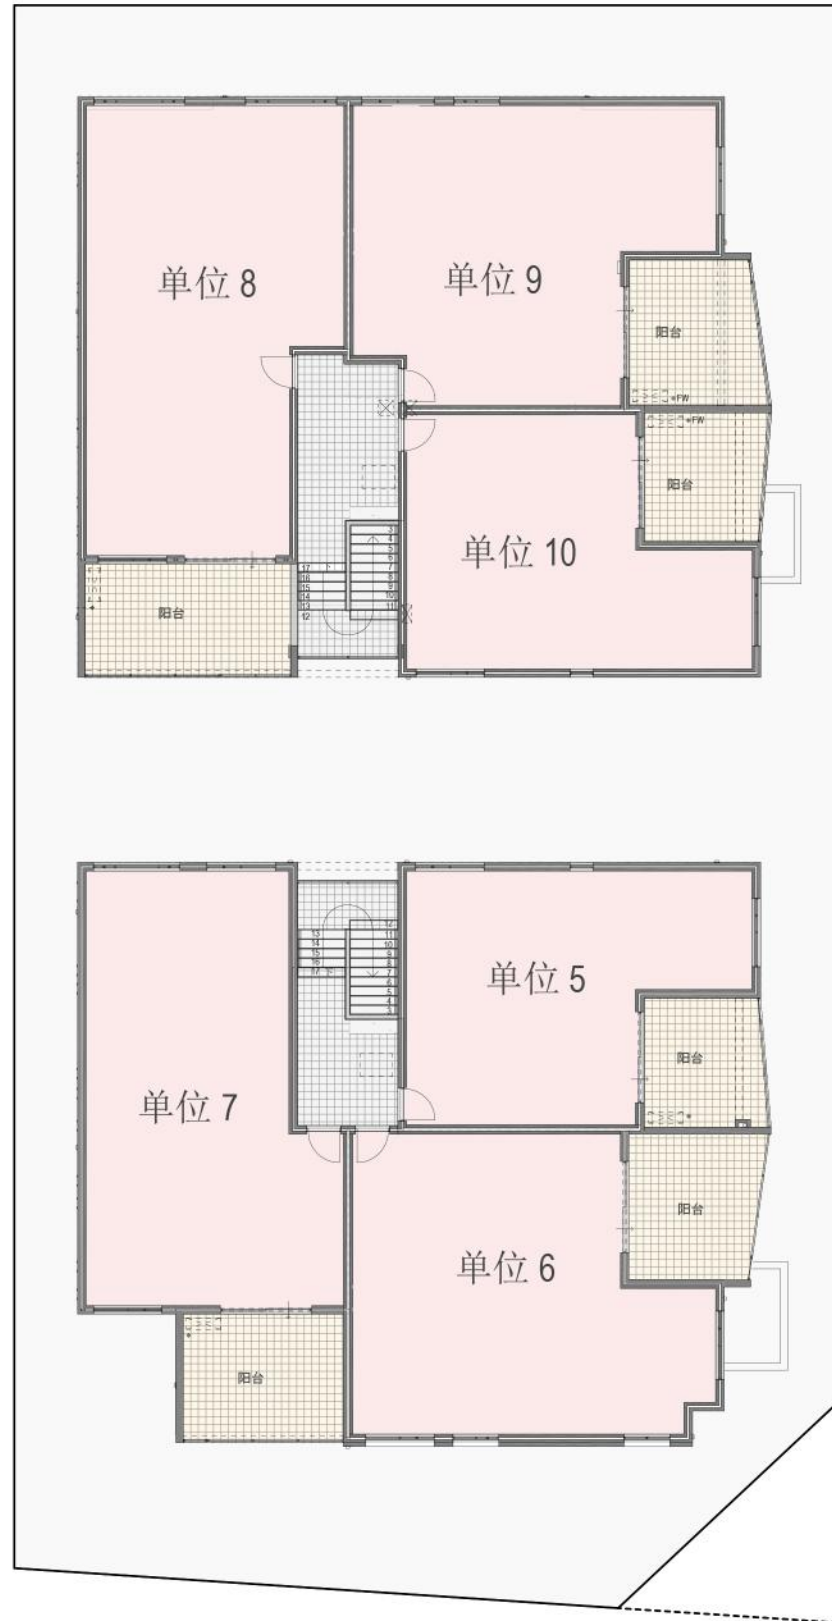

324 Railway Parade, East Cannington

Site Plan - Ground Floor 1:200 @A3

总体布置图- 地层

Site Plan - First Floor 1:200 @A3

总体布置图- 一层